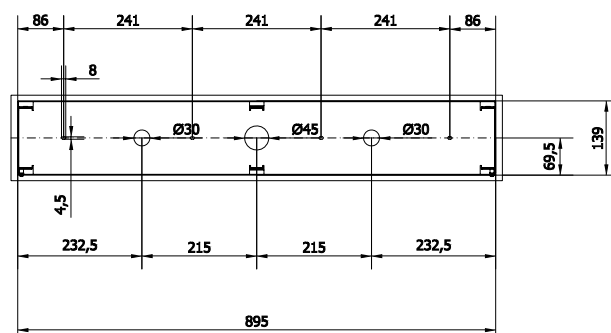

### AA18-L-92-08 TITANIUM

Mounting: a soffitto / ceiling

Environment: Indoor - IP20

Materials: Metallo / Metal

Information: Linear plate with max 8 fittings

AA01-L-92-08

AA18-L-92-08

PIASTRA ESTERNA / EXTERNAL PLATE

PIASTRA INTERNA / INTERNAL PLATE