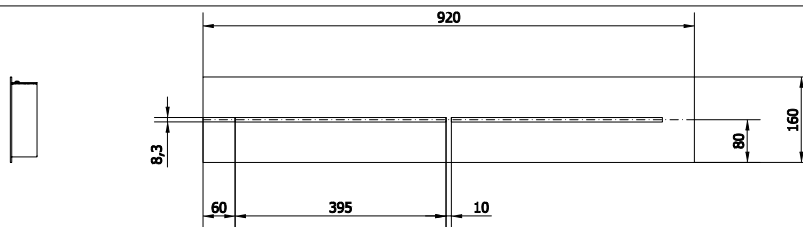

### AA18-L-92-08 TITANIUM

Mounting: a soffitto / ceiling

Environment: Indoor - IP20

Materials: Metallo / Metal

Information: Linear plate with max 8 fittings

AA01-L-92-08

AA18-L-92-08

PIASTRA ESTERNA / EXTERNAL PLATE

PIASTRA INTERNA / INTERNAL PLATE